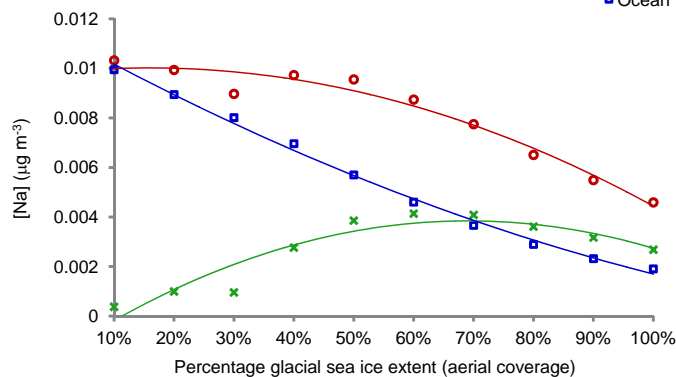

Concordia Annual mean [Na]

(Treatment of sea ice similar to LGM1)

Concordia Annual mean [Na]

(Treatment of sea ice similar to LGM2)

Kohnen Annual mean [Na]

(Treatment of sea ice similar to LGM1)

Kohnen Annual mean [Na]

(Treatment of sea ice similar to LGM2)

Taylor Dome Annual mean [Na]

(Treatment of sea ice similar to LGM1)

Taylor Dome Annual mean [Na]

(Treatment of sea ice similar to LGM2)