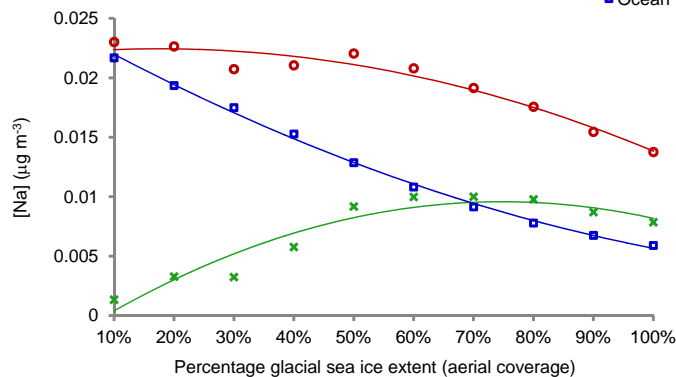

Concordia Annual mean [Na]

(Treatment of sea ice similar to LGM1)

Concordia Annual mean [Na]

(Treatment of sea ice similar to LGM2)

Kohnen Annual mean [Na]

(Treatment of sea ice similar to LGM1)

Kohnen Annual mean [Na]

(Treatment of sea ice similar to LGM2)

Taylor Dome Annual mean [Na]

(Treatment of sea ice similar to LGM1)

Taylor Dome Annual mean [Na]

(Treatment of sea ice similar to LGM2)