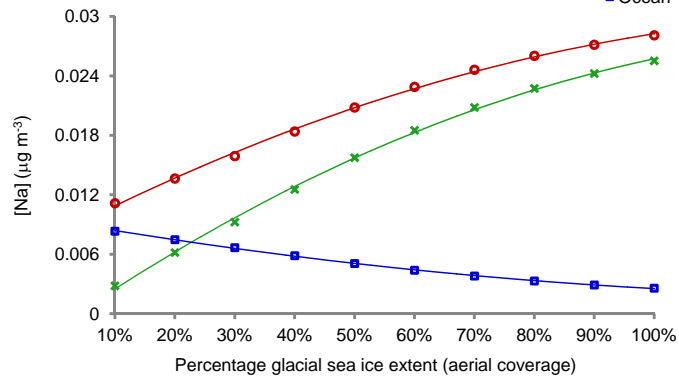

Concordia Annual mean [Na]

(Treatment of sea ice similar to LGM1)

Concordia Annual mean [Na]

(Treatment of sea ice similar to LGM2)

Kohnen Annual mean [Na]

(Treatment of sea ice similar to LGM1)

Kohnen Annual mean [Na]

(Treatment of sea ice similar to LGM2)

Taylor Dome Annual mean [Na]

(Treatment of sea ice similar to LGM1)

Taylor Dome Annual mean [Na]

(Treatment of sea ice similar to LGM2)