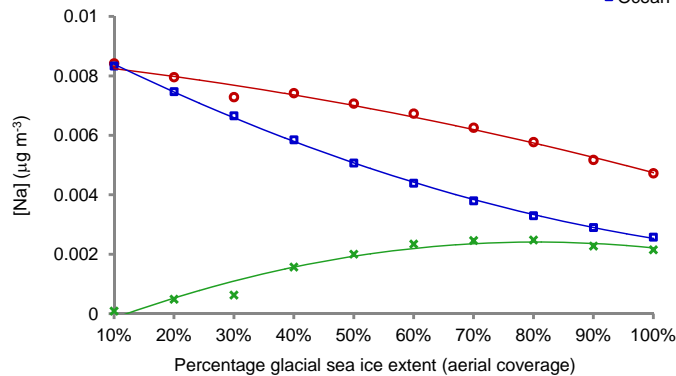

Concordia Annual mean [Na]

(Treatment of sea ice similar to LGM1)

Concordia Annual mean [Na]

(Treatment of sea ice similar to LGM2)

Kohnen Annual mean [Na]

(Treatment of sea ice similar to LGM1)

Kohnen Annual mean [Na]

(Treatment of sea ice similar to LGM2)

Taylor Dome Annual mean [Na]

(Treatment of sea ice similar to LGM1)

Taylor Dome Annual mean [Na]

(Treatment of sea ice similar to LGM2)