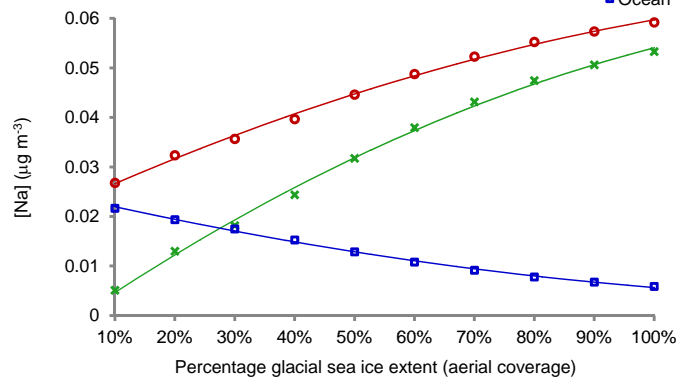

Concordia Annual mean [Na]

(Treatment of sea ice similar to LGM1)

Concordia Annual mean [Na]

(Treatment of sea ice similar to LGM2)

Kohnen Annual mean [Na]

(Treatment of sea ice similar to LGM1)

Kohnen Annual mean [Na]

(Treatment of sea ice similar to LGM2)

Taylor Dome Annual mean [Na]

(Treatment of sea ice similar to LGM1)

Taylor Dome Annual mean [Na]

(Treatment of sea ice similar to LGM2)