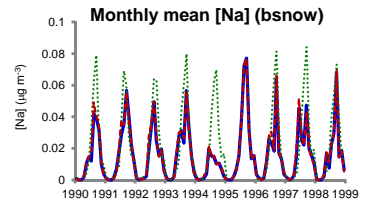

Kohnen Monthly mean [Na] (total)