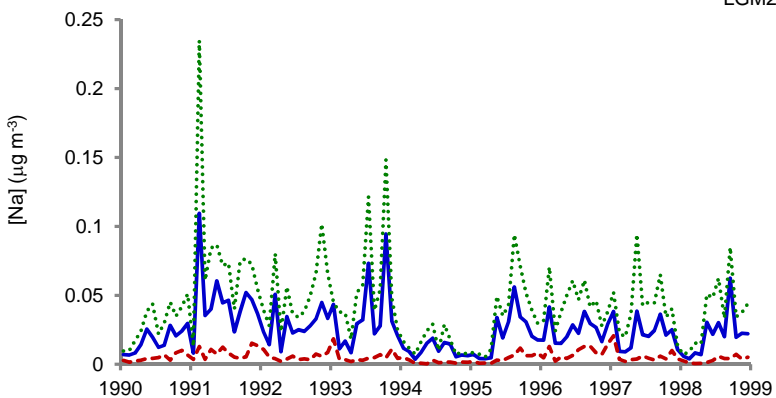

Concordia Monthly mean [Na] (total)

Monthly mean [Na] (ocean)

Monthly mean [Na] (bsnow)

Kohnen Monthly mean [Na] (total)

- MET
- - - LGM1
- ... LGM2

Monthly mean [Na] (ocean)

Monthly mean [Na] (bsnow)

Taylor Dome Monthly mean [Na] (total)

- MET
- - - LGM1
- ... LGM2

Monthly mean [Na] (ocean)

Monthly mean [Na] (bsnow)