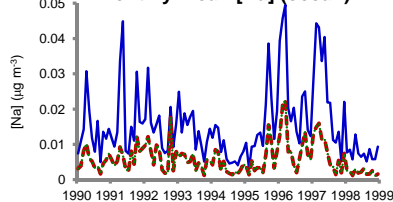

Concordia Monthly mean [Na] (total)

Monthly mean [Na] (ocean)

Monthly mean [Na] (bsnow)

Kohnen Monthly mean [Na] (total)

- MET
- - - LGM1
- ... LGM2

Monthly mean [Na] (ocean)

Monthly mean [Na] (bsnow)

Taylor Dome Monthly mean [Na] (total)