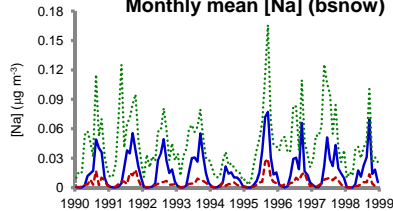

Concordia Monthly mean [Na] (total)

Monthly mean [Na] (ocean)

Monthly mean [Na] (bsnow)

Kohnen Monthly mean [Na] (total)

- MET
- - - LGM1
- ... LGM2

Monthly mean [Na] (ocean)

Monthly mean [Na] (bsnow)

Taylor Dome Monthly mean [Na] (total)

- MET
- - - LGM1
- ... LGM2

Monthly mean [Na] (ocean)

Monthly mean [Na] (bsnow)