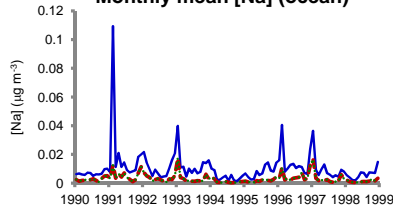

Monthly mean [Na] (ocean)