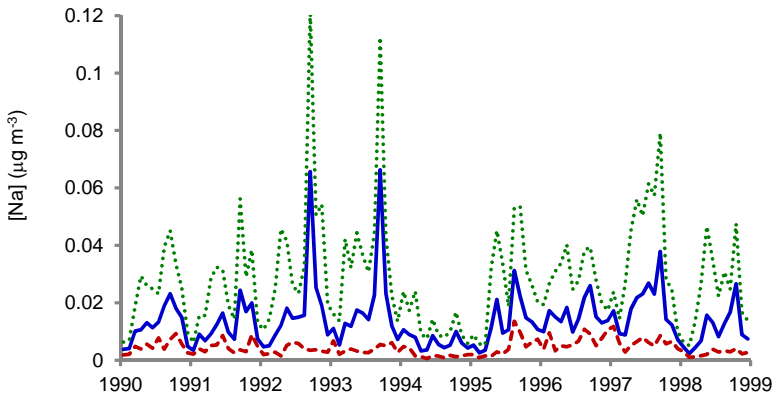

Concordia Monthly mean [Na] (total)

Monthly mean [Na] (ocean)

Monthly mean [Na] (bsnow)

Kohnen Monthly mean [Na] (total)

- MET
- - - LGM1
- ... LGM2

Monthly mean [Na] (ocean)

Monthly mean [Na] (bsnow)

Taylor Dome Monthly mean [Na] (total)

- MET
- - - LGM1
- ... LGM2

Monthly mean [Na] (ocean)

Monthly mean [Na] (bsnow)