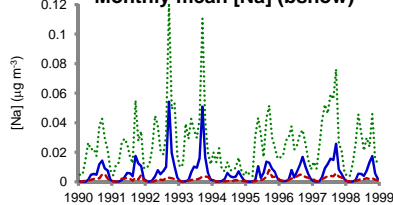

Concordia Monthly mean [Na] (total)

Monthly mean [Na] (ocean)

Monthly mean [Na] (bsnow)

Kohnen Monthly mean [Na] (total)

- MET
- - - LGM1
- ... LGM2

Monthly mean [Na] (ocean)

Monthly mean [Na] (bsnow)

Taylor Dome Monthly mean [Na] (total)

- MET
- - - LGM1
- ... LGM2

Monthly mean [Na] (ocean)

Monthly mean [Na] (bsnow)