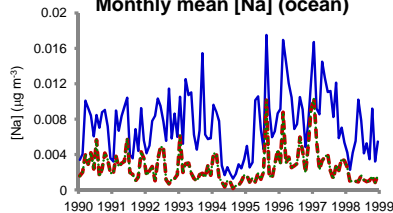

Concordia Monthly mean [Na] (total)

Monthly mean [Na] (ocean)

Monthly mean [Na] (bsnow)

Kohnen Monthly mean [Na] (total)

- MET
- - - LGM1
- ... LGM2

Monthly mean [Na] (ocean)

Monthly mean [Na] (bsnow)

Taylor Dome Monthly mean [Na] (total)