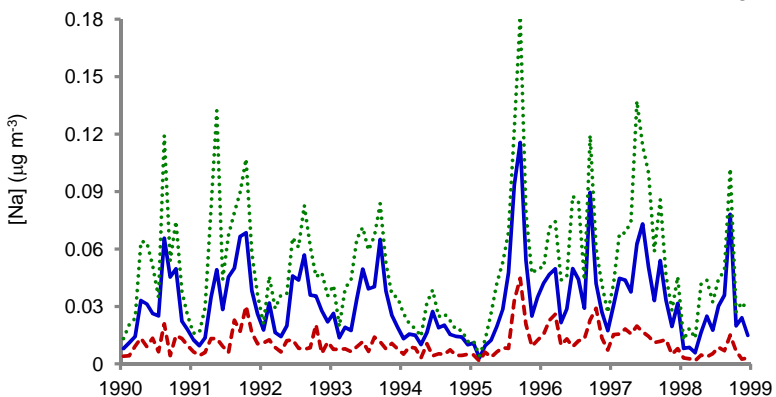

Concordia Monthly mean [Na] (total)

Monthly mean [Na] (ocean)

Monthly mean [Na] (bsnow)

Kohnen Monthly mean [Na] (total)

- MET
- - - LGM1
- ... LGM2

Monthly mean [Na] (ocean)

Monthly mean [Na] (bsnow)

Taylor Dome Monthly mean [Na] (total)

- MET
- - - LGM1
- ... LGM2

Monthly mean [Na] (ocean)

Monthly mean [Na] (bsnow)